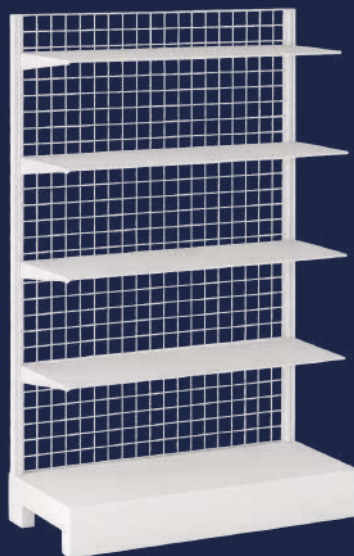

Góndolas Prime

GPEM4840C
GP Estante melamina
120x40cm c/ soportes

GPEM3140C
GP Estante melamina
77x40cm c/ soportes

Góndolas Rejilla

Cabecera
GRCA6317B: 160x100x42.5cm
GRCA7217B: 180x100x42.5cm
GRCA8717B: 220x100x42.5cm