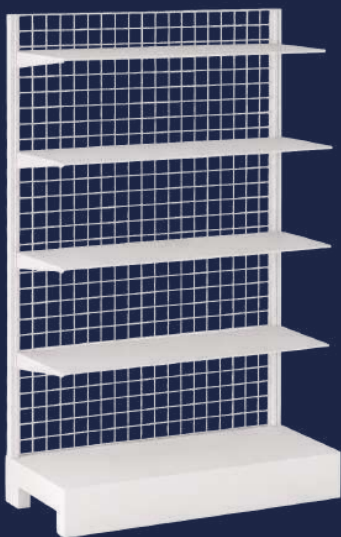

Góndolas Prime

GPEM4840C
GP Estante melamina
120x40cm c/ soportes

GPEM3140C
GP Estante melamina
77x40cm c/ soportes

Góndolas Rejilla

Cabecera
GRCA6317B: 160x100x42.5cm
GRCA7217B: 180x100x42.5cm
GRCA8717B: 220x100x42.5cm